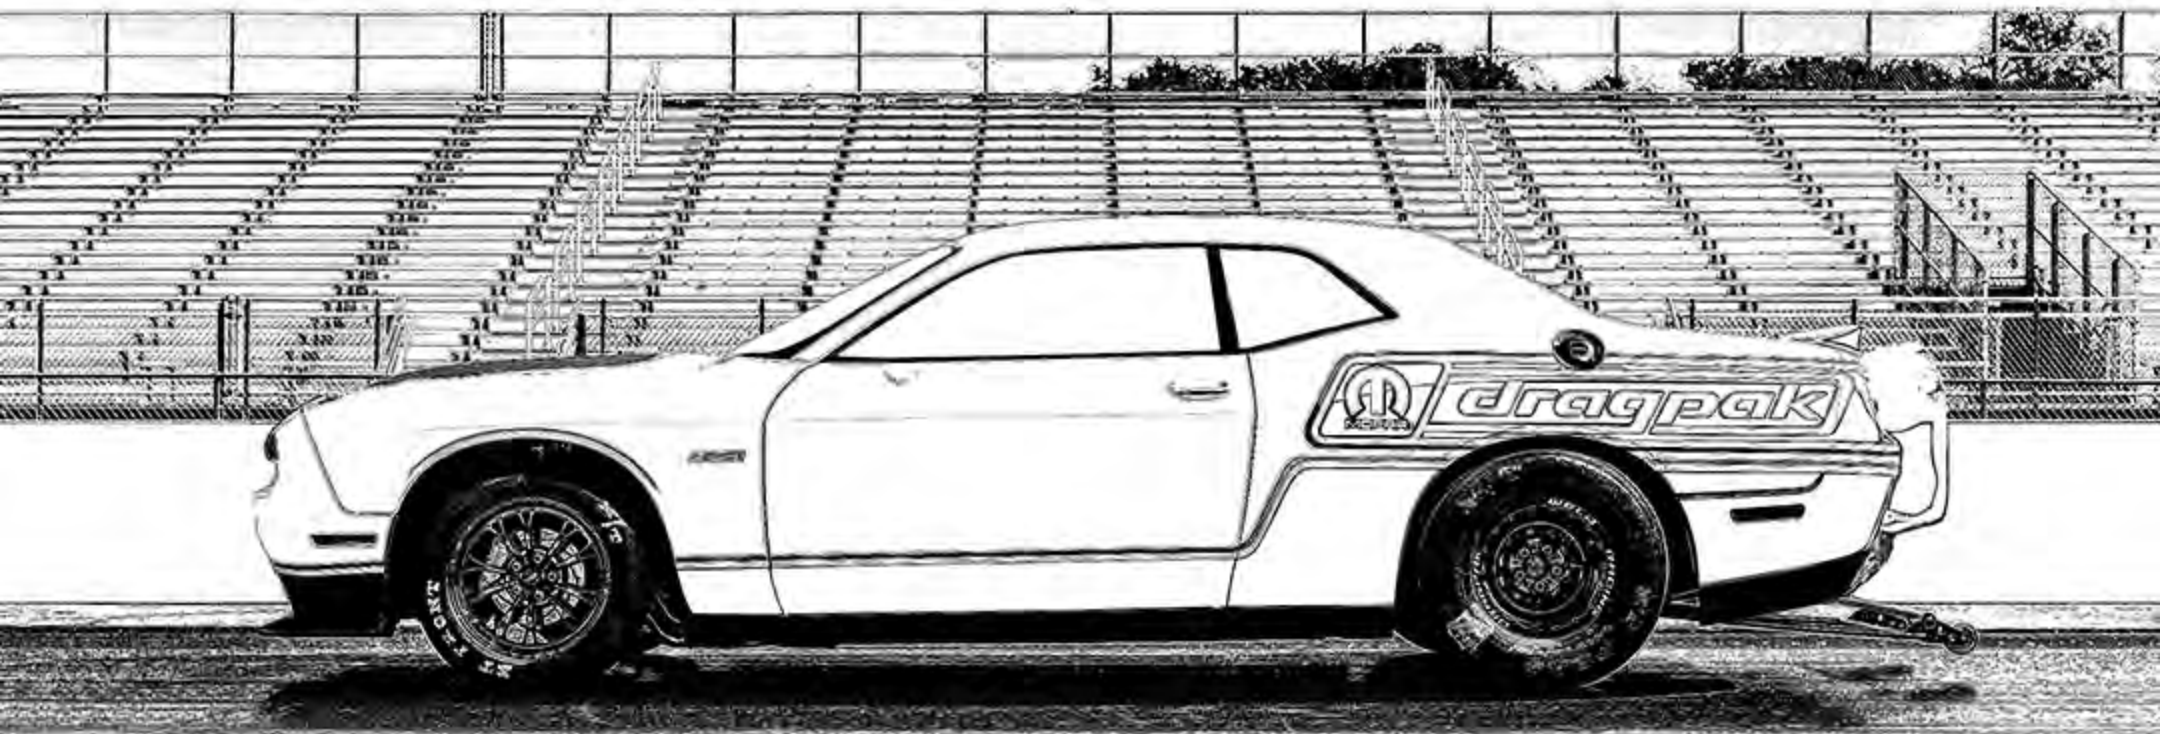

WILD HORSE PASS
SPORTS PARK

DODGE

DODGE

1320

1320

HEMMI®

DODGE

The word "DODGE" is rendered in a stylized, outlined font. The letters are bold and blocky. The final letter, "E", is followed by two parallel diagonal lines that slant downwards from left to right, which is the iconic Dodge logo symbol.