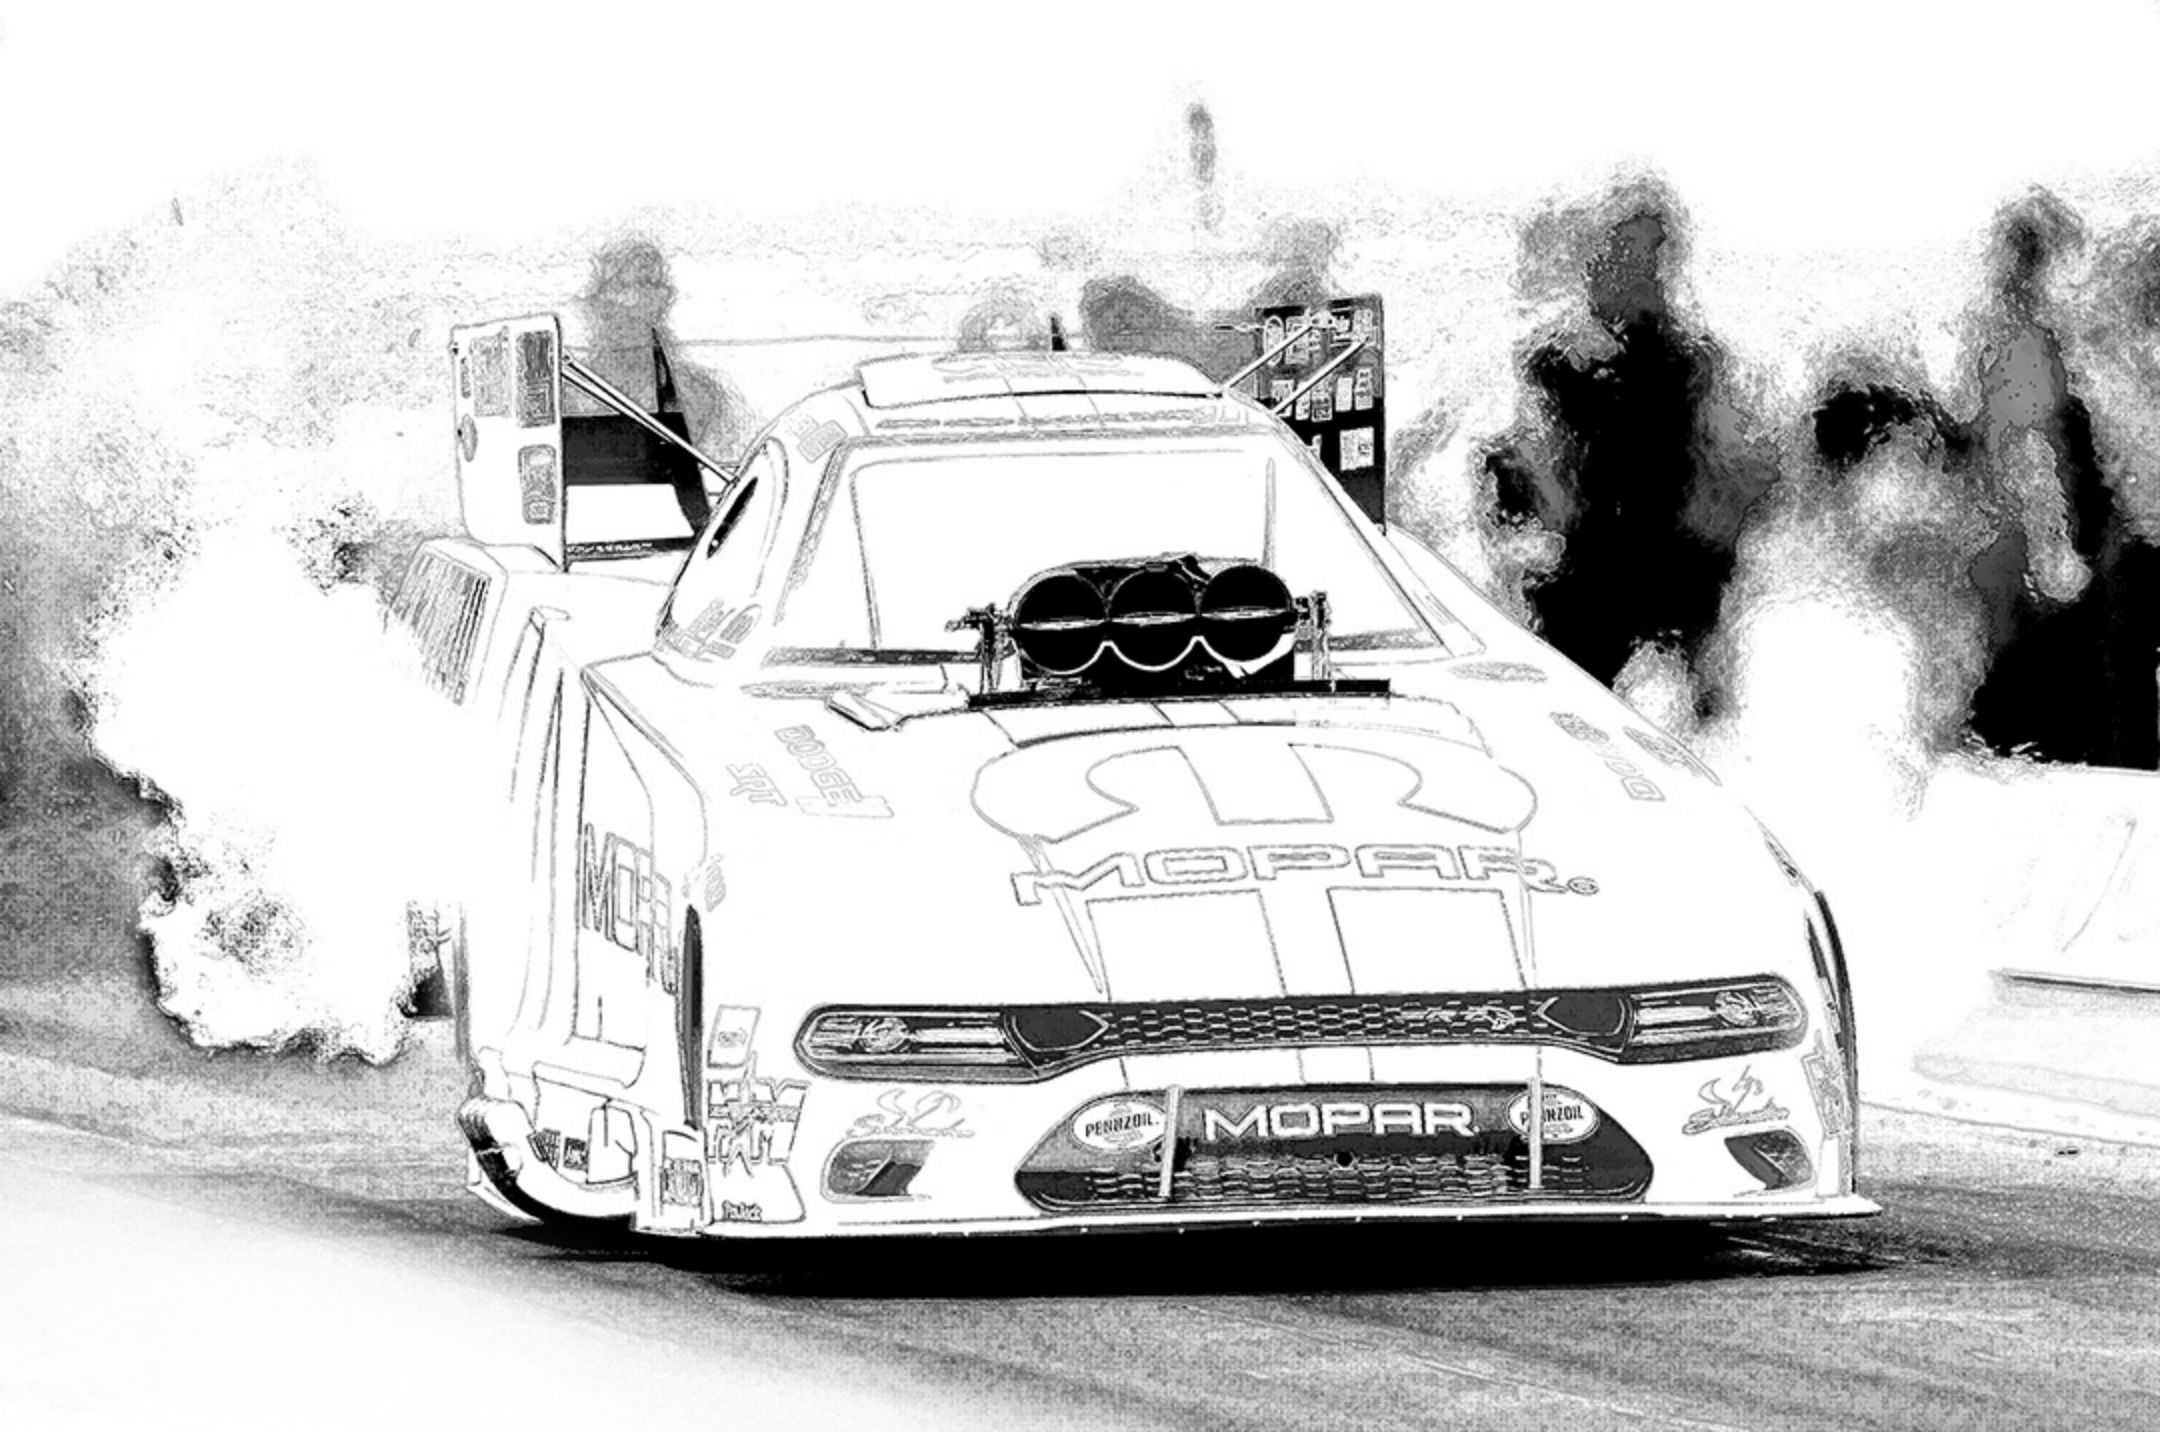

WILD HORSE PASS
SPORTS PARK

DODGE

DODGE

1320

1320

HEMMI®

DODGE

The word "DODGE" is rendered in a stylized, outlined font. The letters are bold and blocky. The final letter, "E", is followed by two parallel diagonal lines that slant downwards from left to right, which is the iconic Dodge logo symbol.