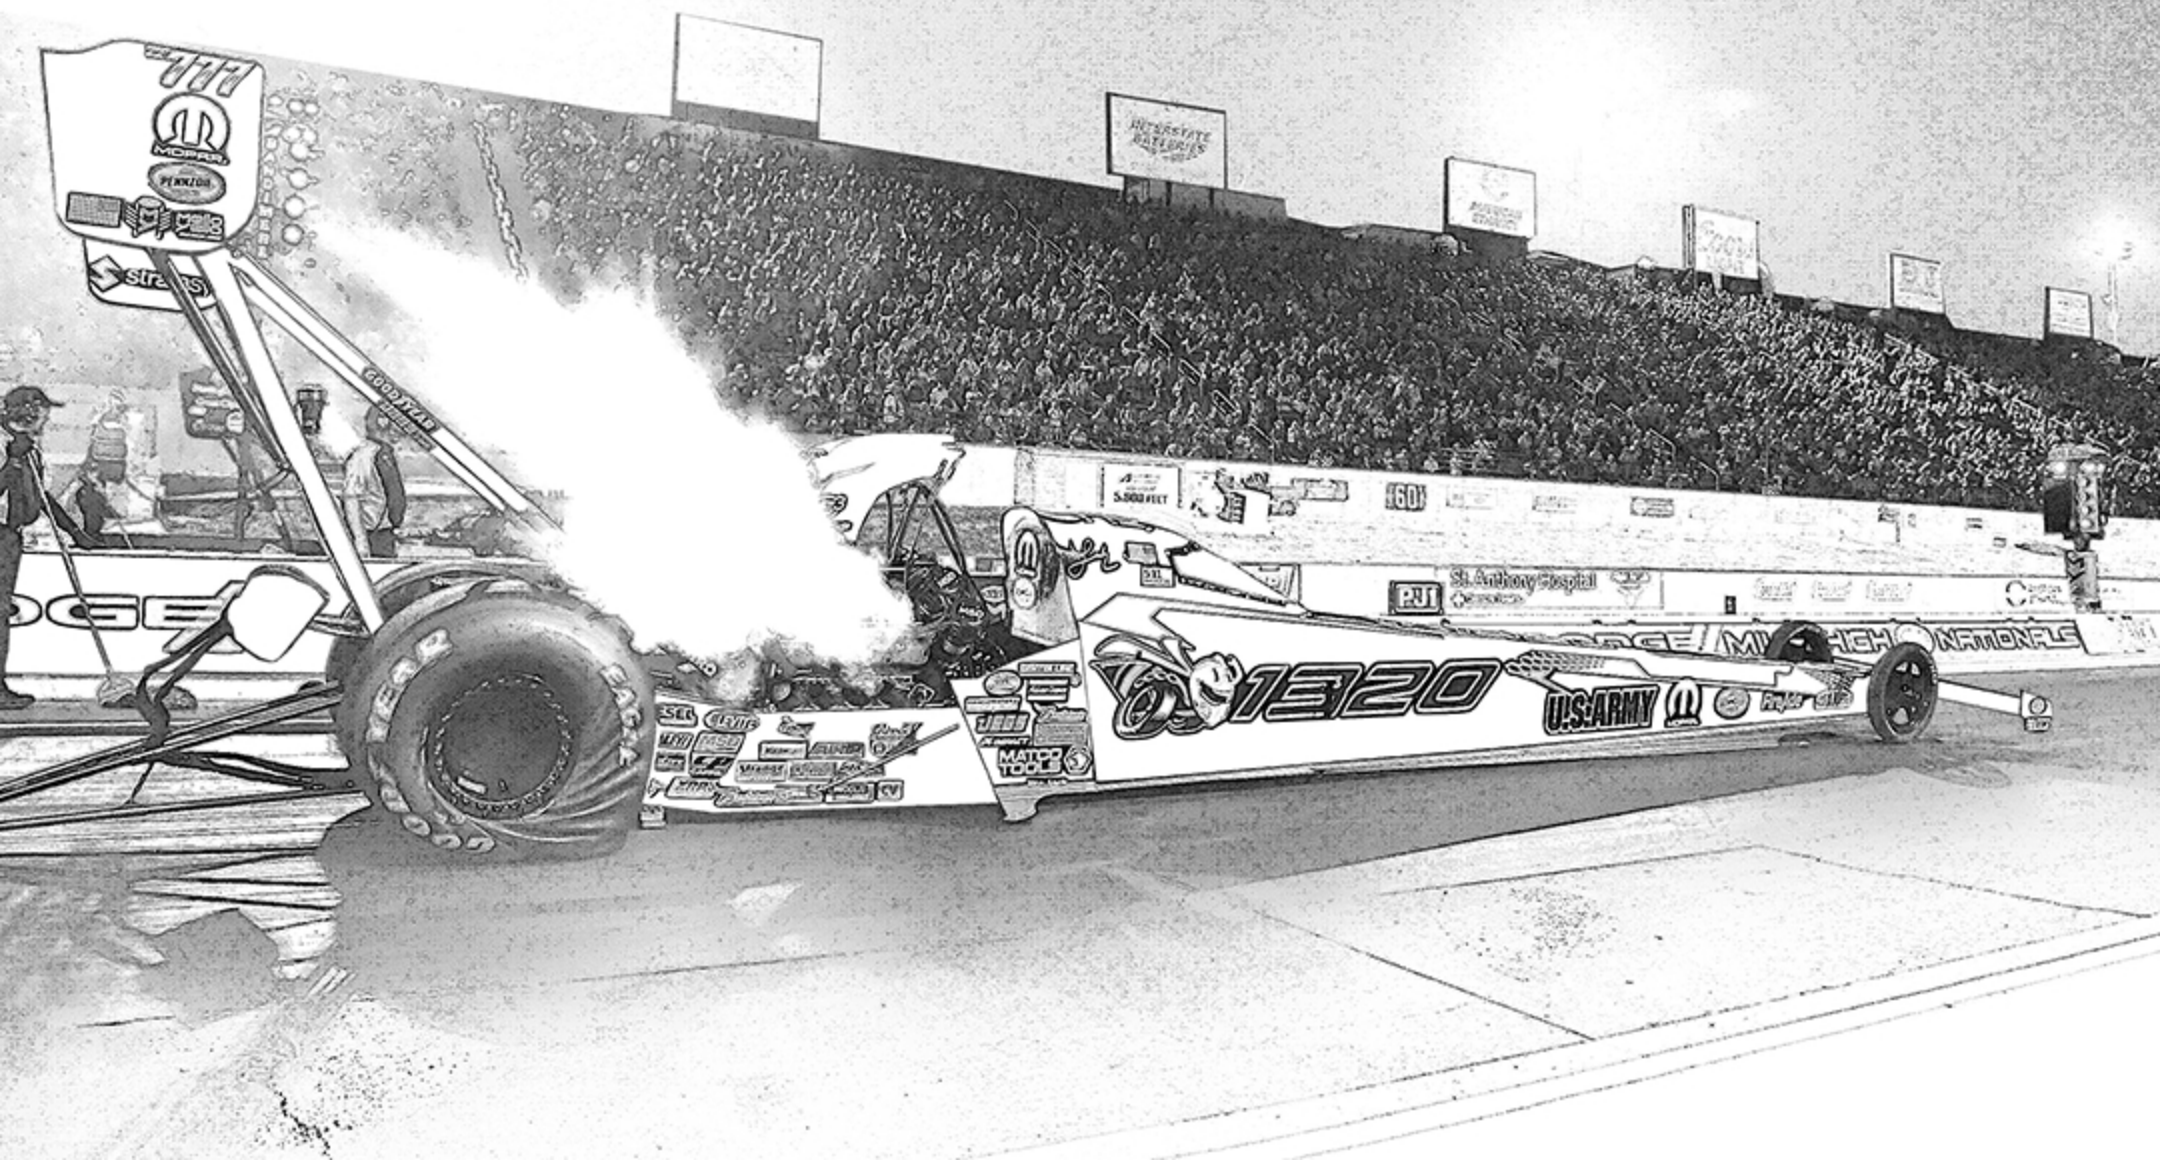

WILD HORSE PASS
SPORTS PARK

DODGE

DODGE

1320

1320

HEMMI®

DODGE

The word "DODGE" is rendered in a stylized, outlined font. The letters are bold and blocky. The final letter, "E", is followed by two parallel diagonal lines that slant downwards from left to right, which is the iconic Dodge logo symbol.

MOPAR®

SPORT

DODGE

DODGE

DODGE

DODGE